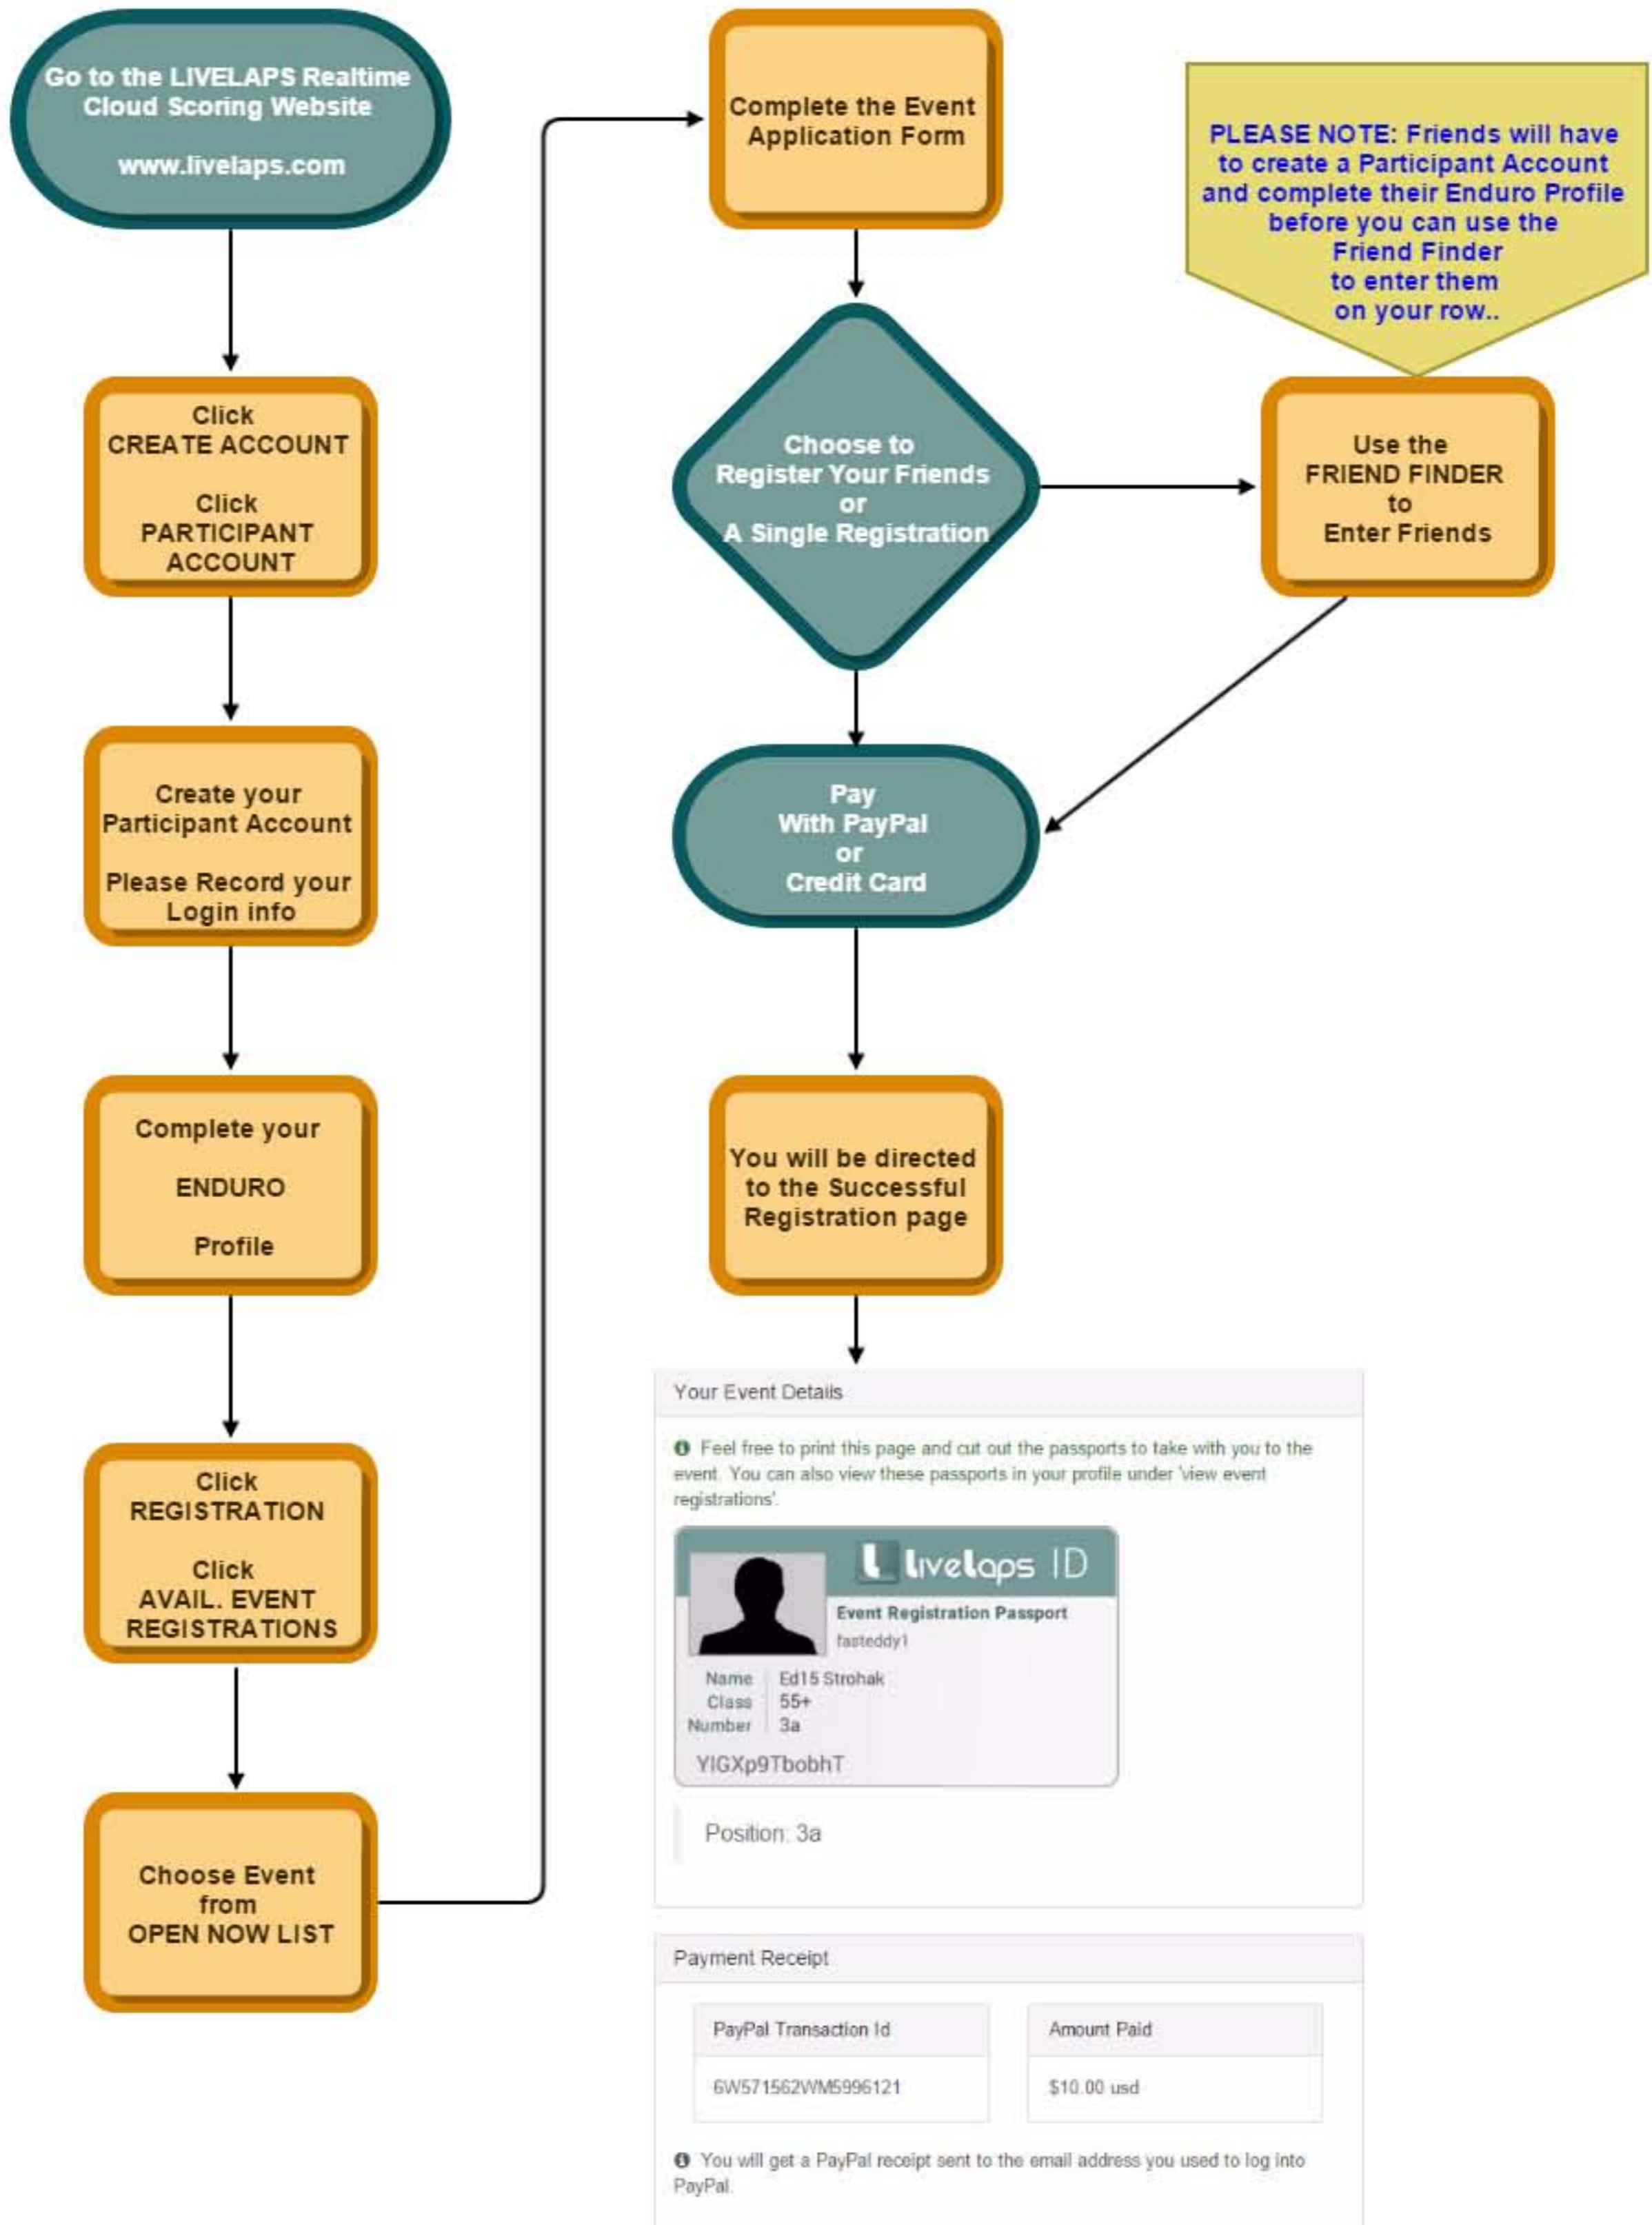

**First Time User!**  
Participant Profile & Event Registration Flow Chart

**Please Remember .....**

**i** You can view all of the current registrations and positions at [www.livelaps.com](http://www.livelaps.com). Just select this event and race.